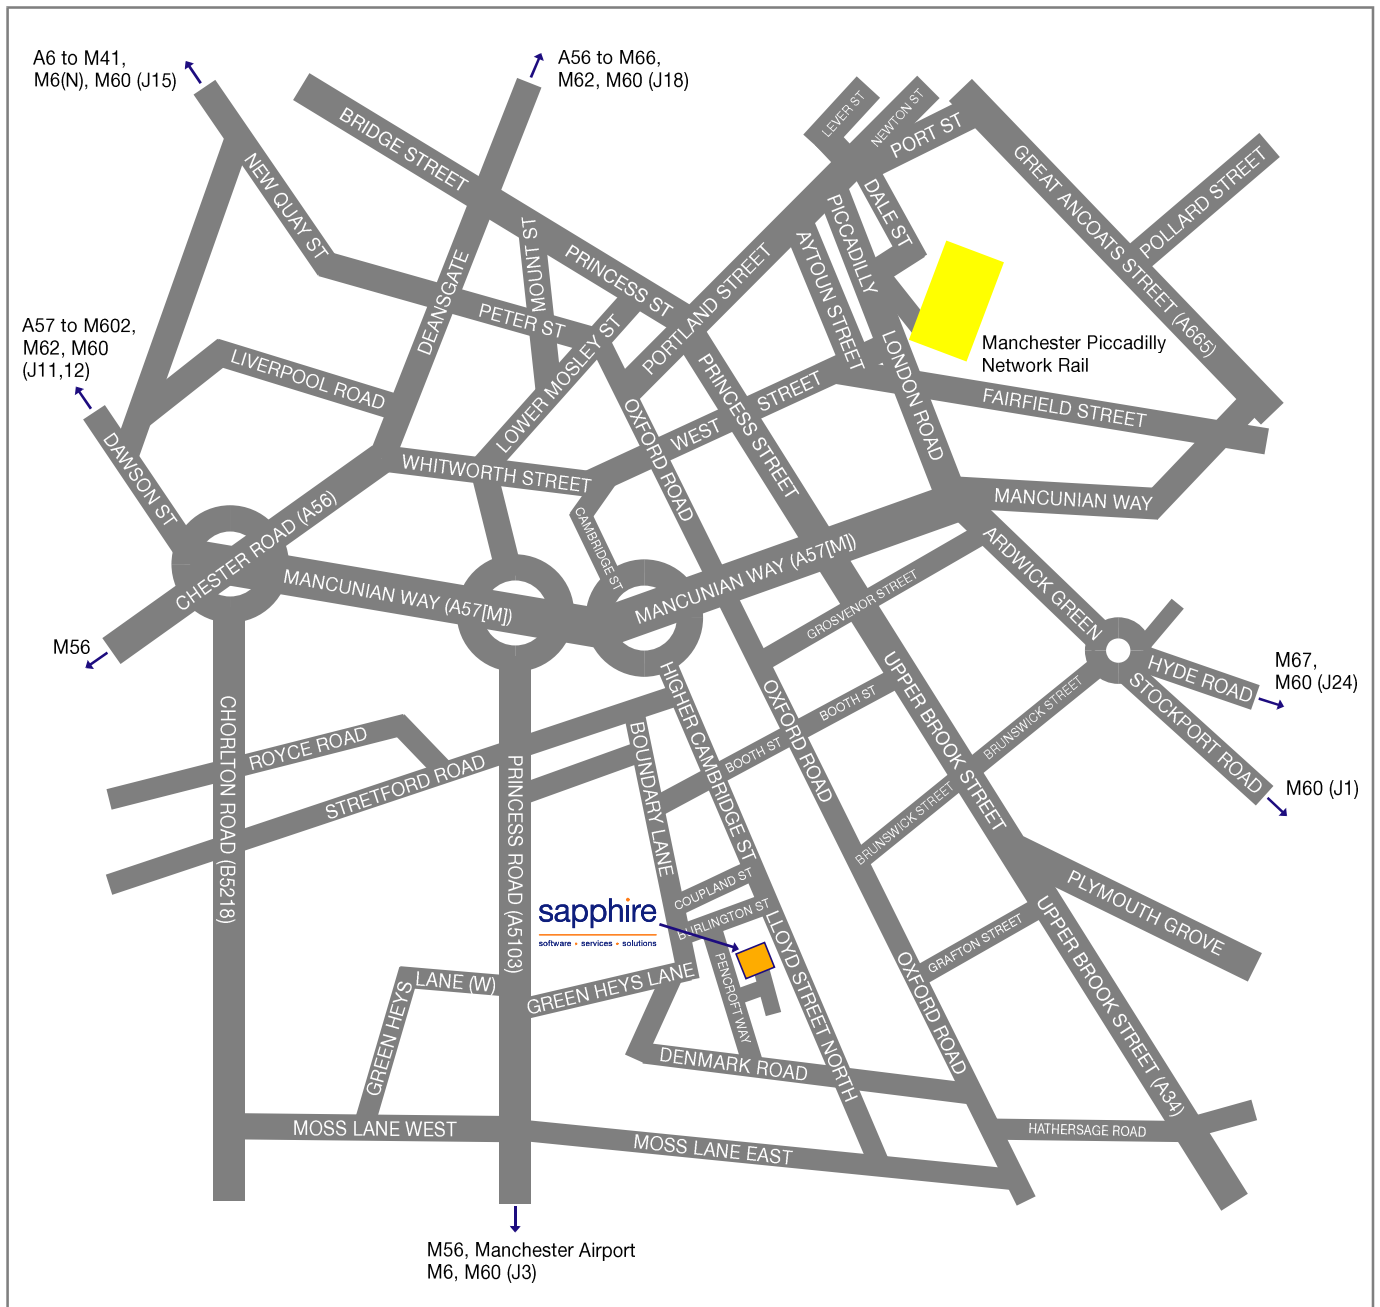

How to Find Us

Sapphire Offices, Manchester

- Sapphire Systems plc**
 Manchester Office,
 Unit 9 - Kilburn House,
 Manchester Science Park,
 Lloyd Street North,
 Manchester M15 6SE
 t: +44 (0)161 227 8177
 f: +44 (0)161 227 8175